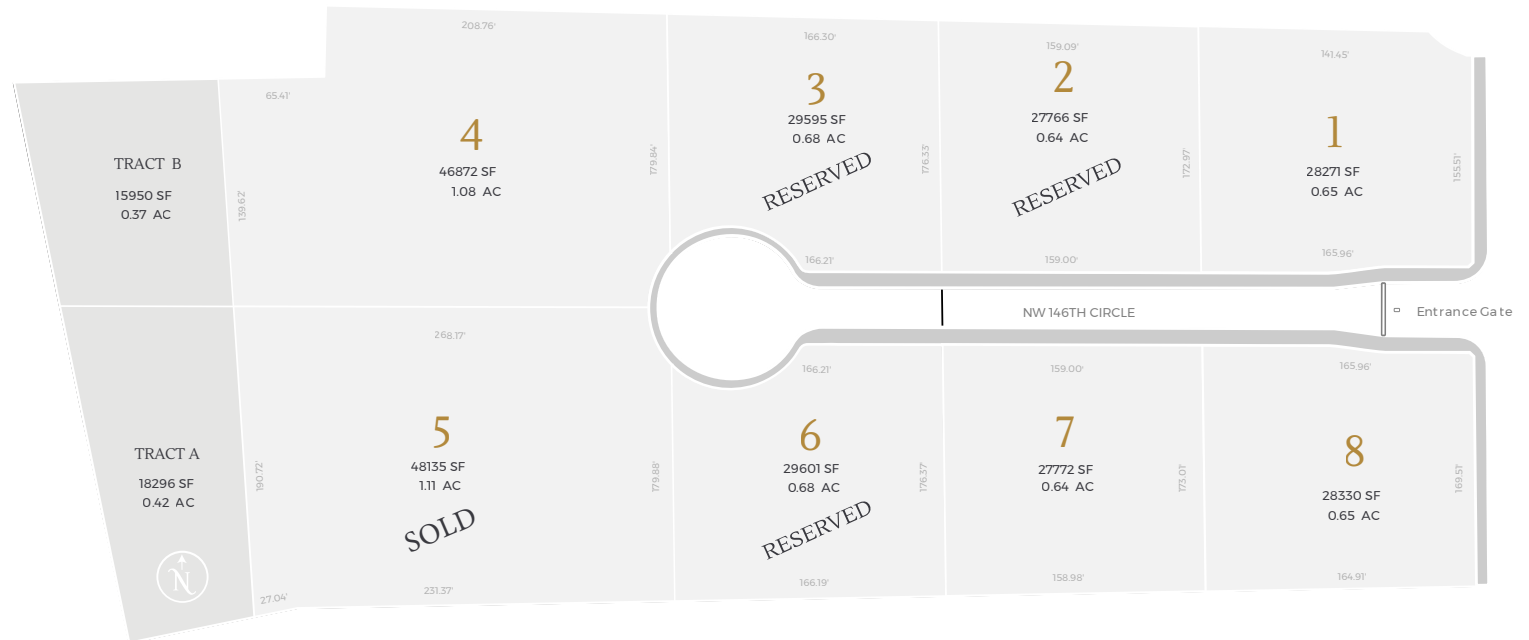

RESERVE AT
LAKERIVER

EXPERIENCE THE ULTIMATE IN LUXURY LIVING

Reserve at Lake River is an exclusive luxury home enclave located at the confluence of Lake River in the center of Felida, just outside Vancouver, WA.

Set against a greenbelt of lush pacific northwest pines, this gated community consists of eight large half and full-acre custom home sites starting from the 2Ms.

affinityhomesllc.com | 360.989.6316

Vancouver: 1111 Main St. STE 109 Vancouver, WA 98660